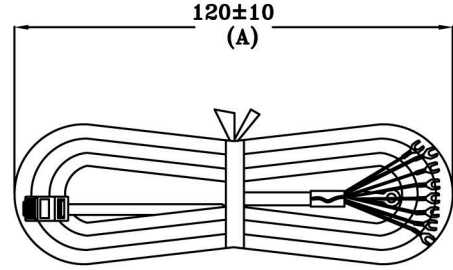

LW-R-06 A/0

P1	
1	GREY
2	ORANGE
3	BLACK
4	RED
5	GREEN
6	YELLOW
7	BLUE
8	BROWN

B	CABLE	ROUND CABLE 8C 28AWG 7/0.12 UL20251 PVC+PP. SILVER (GREEN PART)		PCS	1
A	PLUG	MODULAR PLUG 8P8C 50U" (GREEN PART)		PCS	1
A	ITEM NO	DESCRIPTION	VENDER	UNIT	QTY