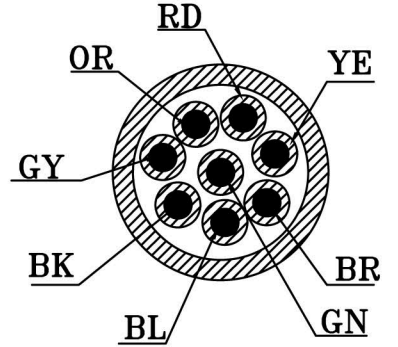

LW-R-06 A/0

P1	
1	GREY
2	ORANGE
3	BLACK
4	RED
5	GREEN
6	YELLOW
7	BLUE
8	BROWN

B	CABLE	ROUND CABLE 8C 28AWG 7/0.12 UL20251 PVC+PP. SILVER (GREEN PART)		PCS	1
A	PLUG	MODULAR PLUG 8P8C 50U" (GREEN PART)		PCS	1
A	ITEM NO	DESCRIPTION	VENDER	UNIT	QTY