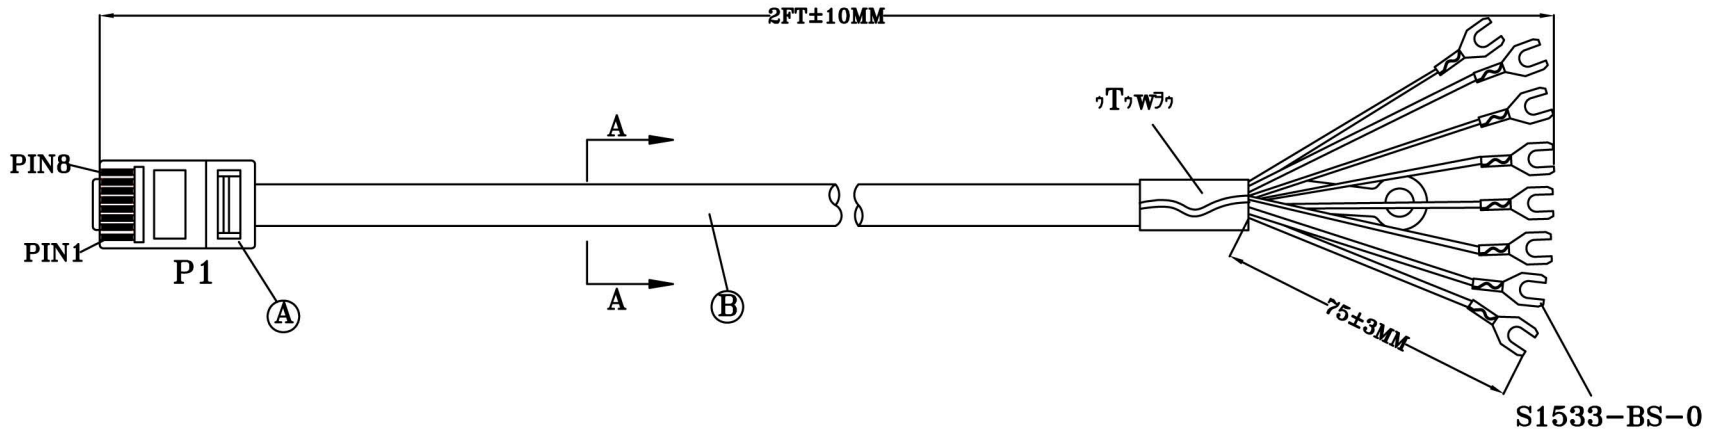

LW-R-06 A/0

P1	
1	GREY
2	ORANGE
3	BLACK
4	RED
5	GREEN
6	YELLOW
7	BLUE
8	BROWN

B	CABLE	ROUND CABLE 8C 28AWG 7/0.12 UL20251 PVC+PP. SILVER (GREEN PART)		PCS	1
A	PLUG	MODULAR PLUG 8P8C 50U" (GREEN PART)		PCS	1
A	ITEM NO	DESCRIPTION	VENDER	UNIT	QTY