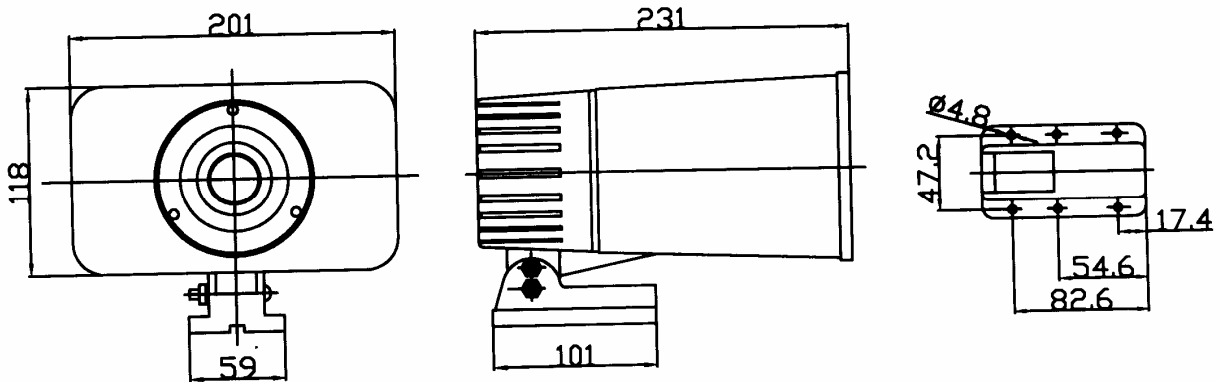

SIREN/HORN SPEAKER

GF- SS30(GF- SP30)

SPECIFICATION

1. Rated Voltage: 6-12V DC
2. S. P. L. : 115₋3dB/M
3. Power Rating: 20W
4. Impedance: 8 ohm
5. Freq. Range: 250-8k Hz
6. Color: White
7. Size: 201*118*231mm