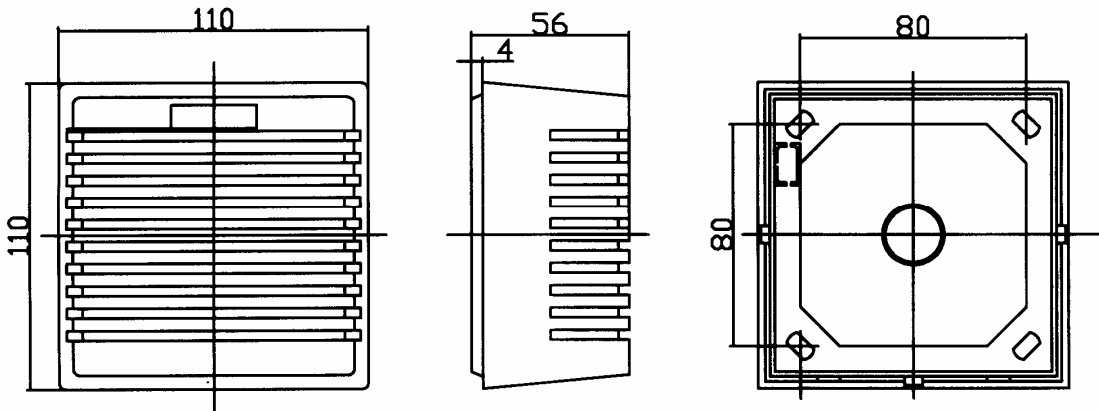

### SPECIFICATION

1. Rated voltage: 6-12V DC
2. Power Rating: 15W
3. Impedance: 8 ohm
4. S. P. L: 110 dB/M
5. Freq. Range: 300-6k Hz
6. Color: White
7. Size: 110\*56mm

**GFX POWER INC.**  
120-3823 HENNING DR.  
BURNABY, BC. V5C 6P3  
TEL: 604-299-0199